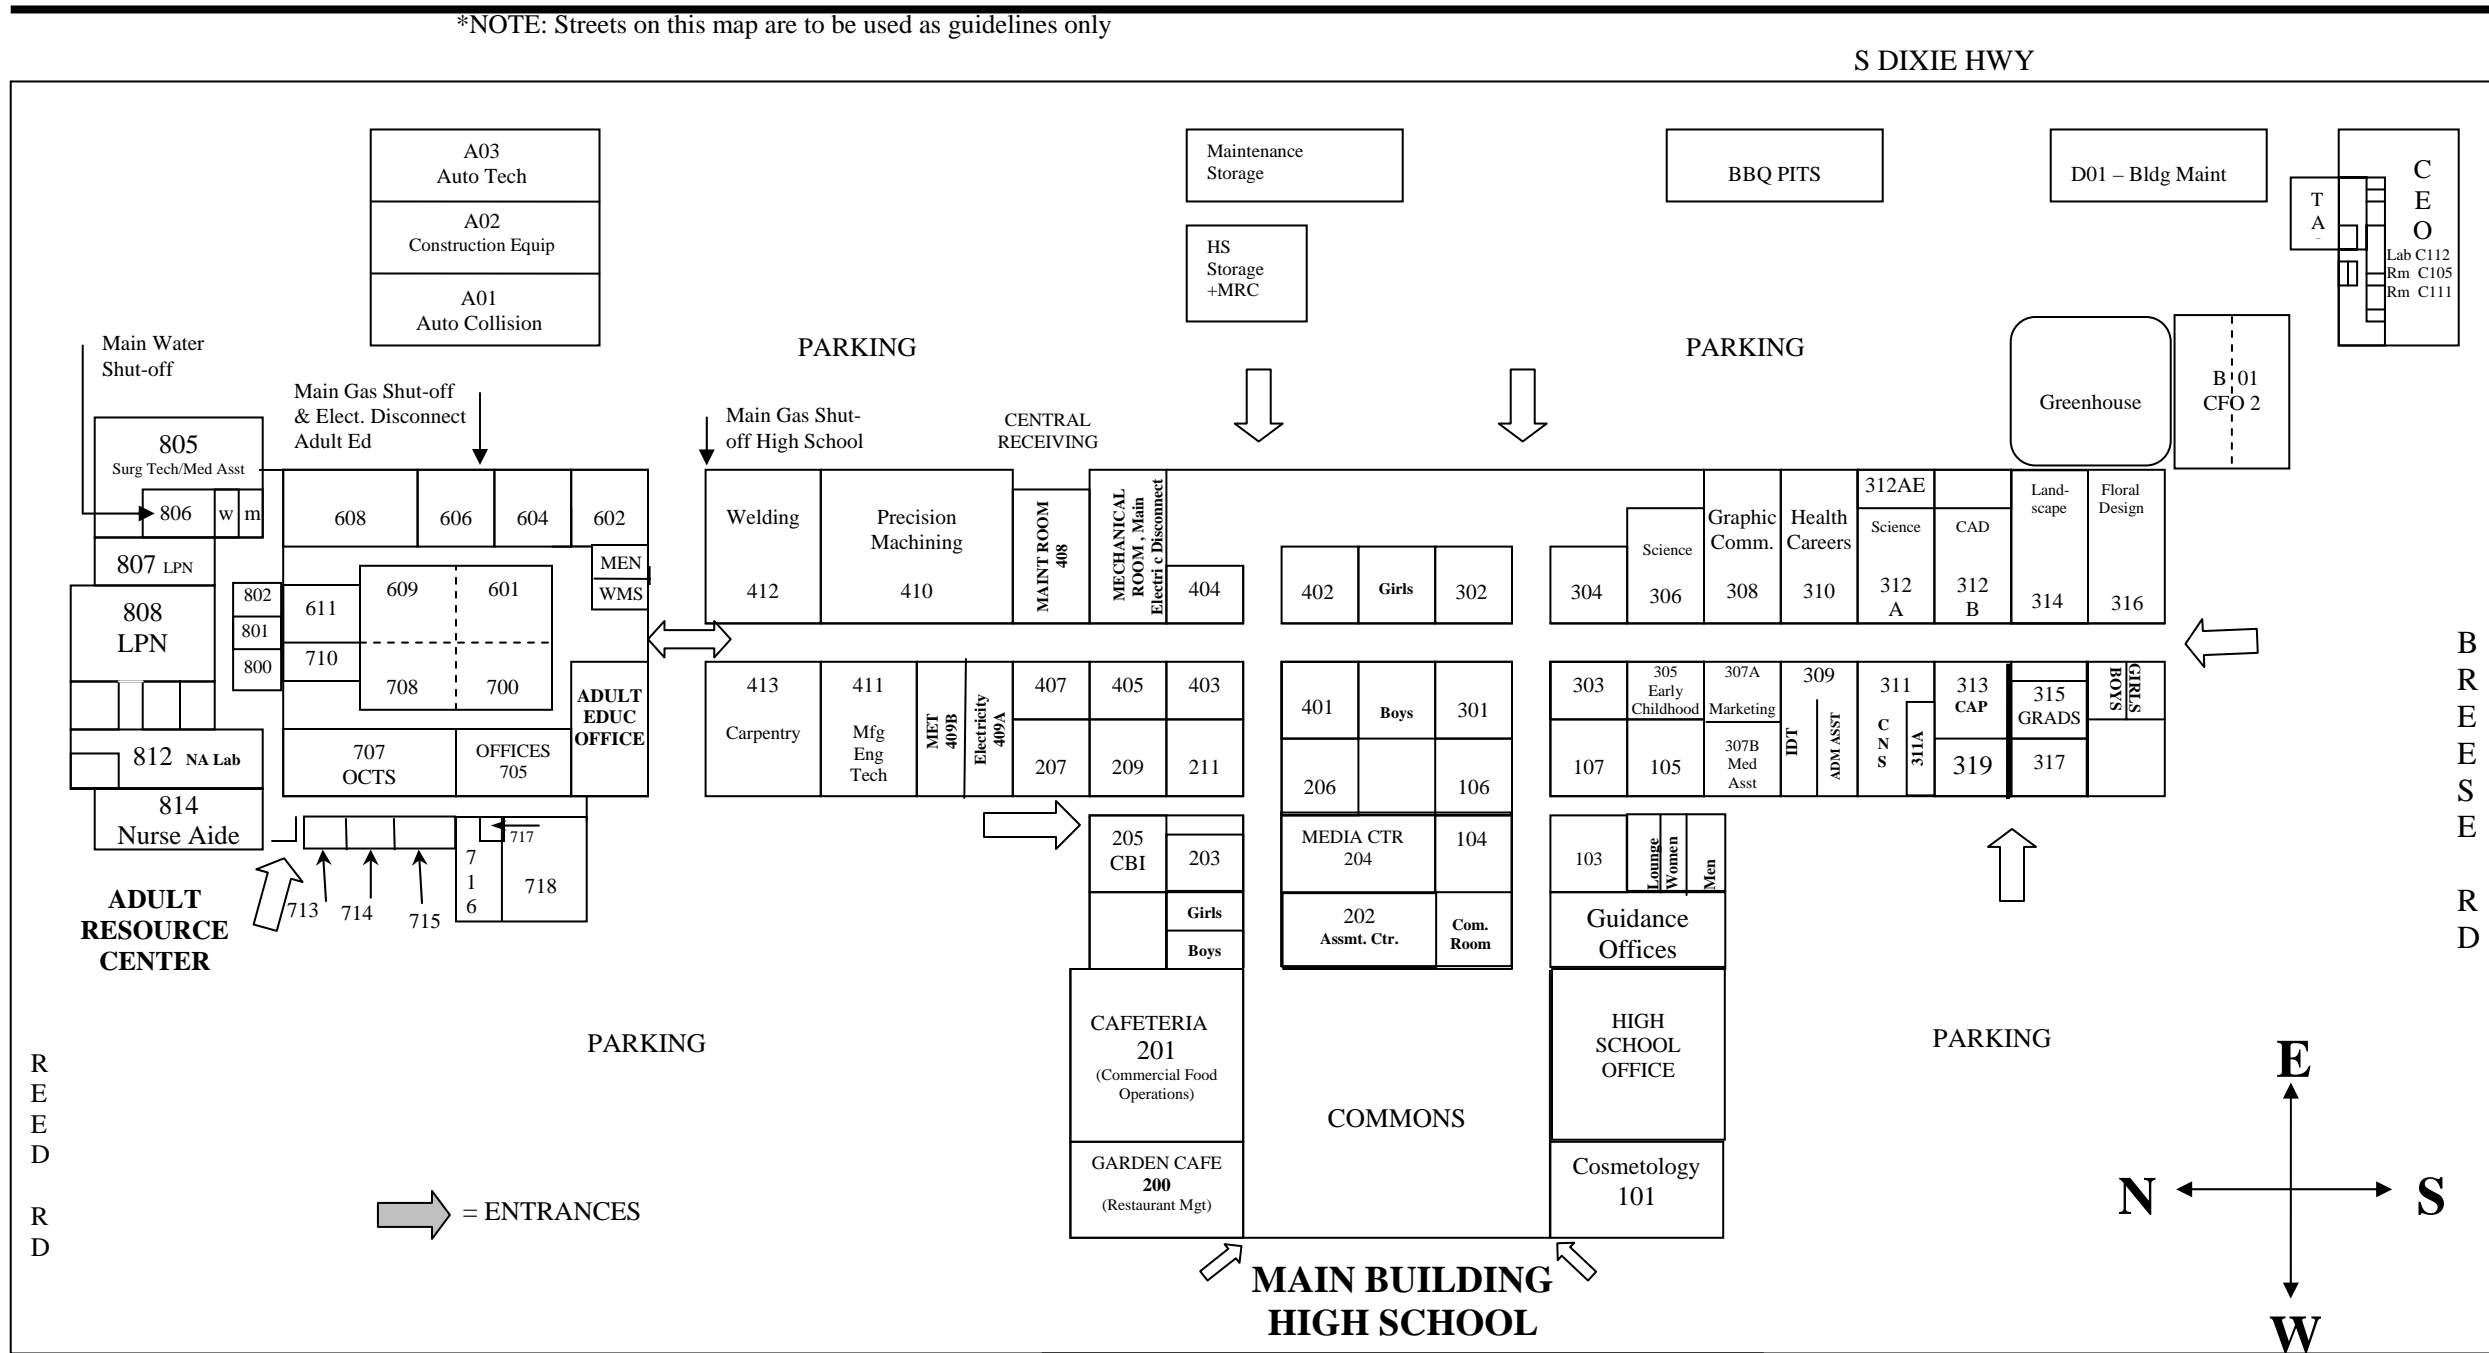

*NOTE: Streets on this map are to be used as guidelines only

APOLLO CAREER CENTER
 3325 Shawnee Road
 Lima, Ohio 45806
 High School - (419) 998-2908, Maintenance (419) 998-2907